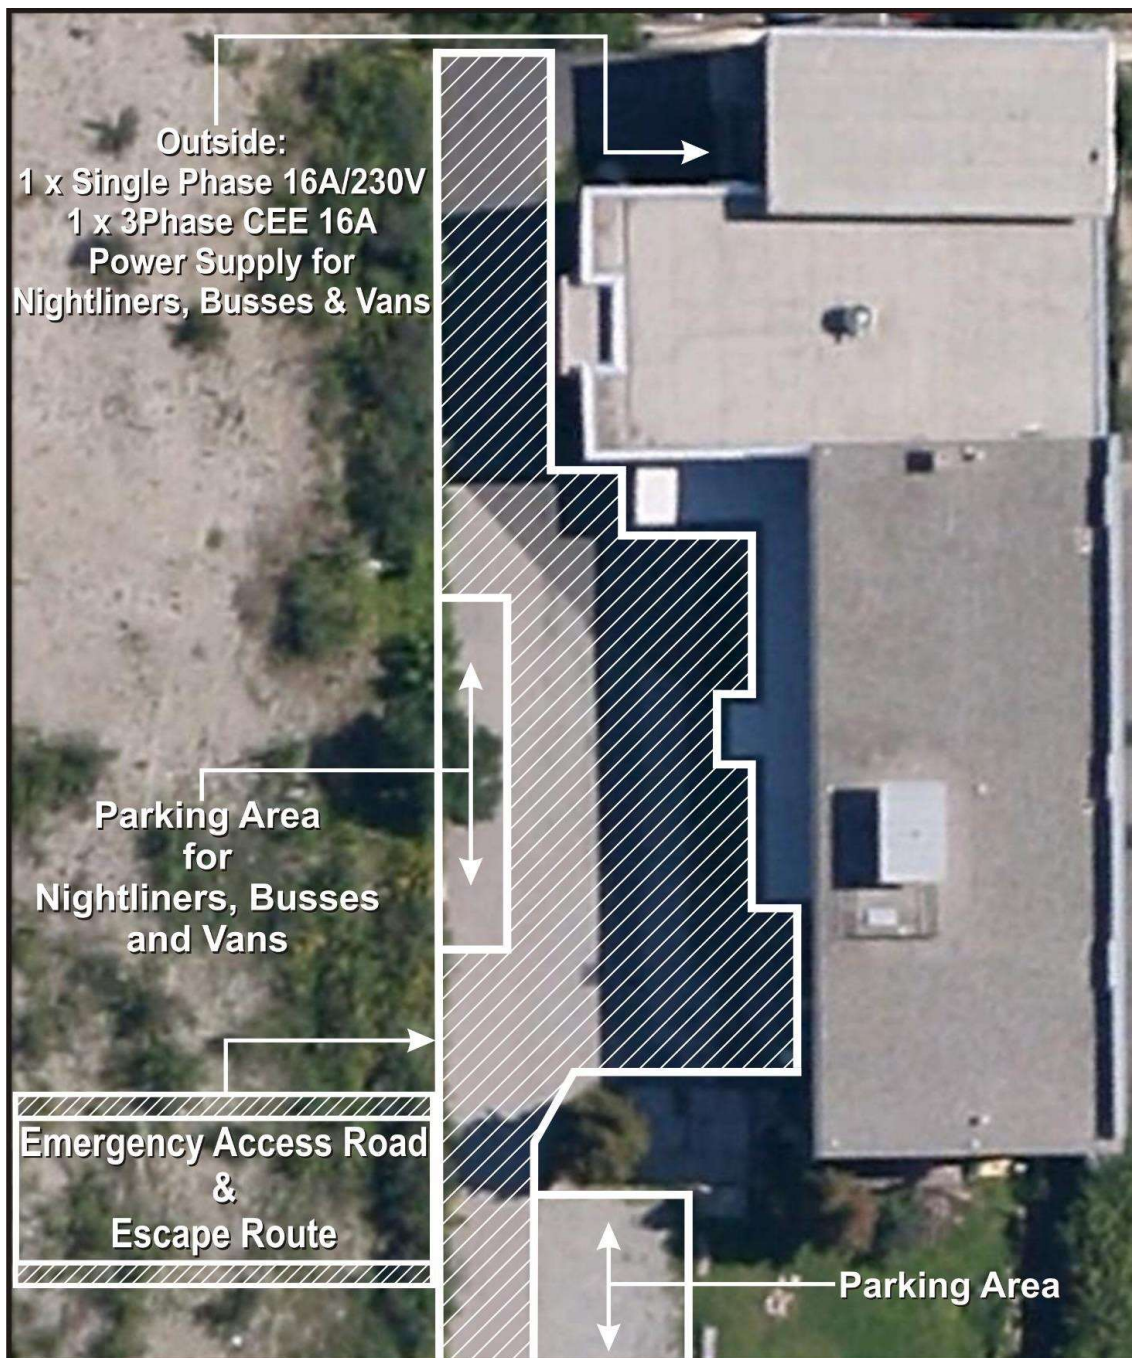

FACILITY

Private Parking Area at the venue for Nightliners, Busses, Vans & Trailers

Mains Power: 230V

Outside: 1 x Single Phase 16A/230V, 1 x 3Phase CEE 16A Power Supply